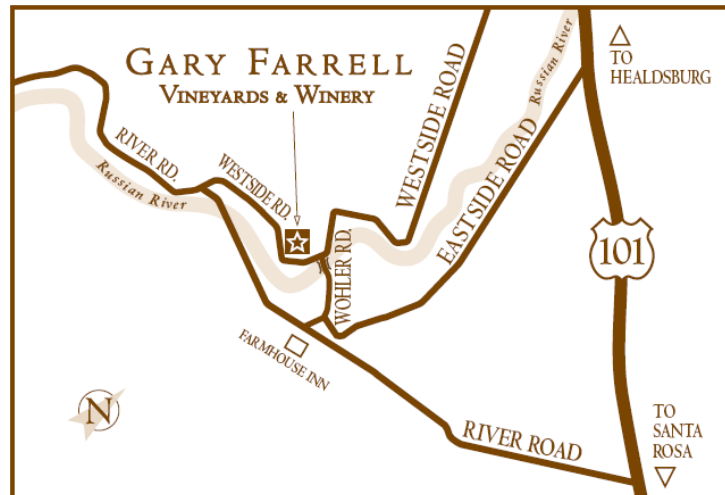

### DRIVING DIRECTIONS TO OUR WINERY:

#### FROM THE SOUTH:

- FROM 101 NORTH - TAKE THE RIVER ROAD / MARK WEST EXIT.
- TURN LEFT AND PROCEED WEST OVER THE FREEWAY. (PAST LUTHER BURBANK ART CENTER).
- FOLLOW RIVER ROAD APPROXIMATELY 7.5 MILES.
- TURN RIGHT ONTO WOHLER ROAD (DIRECTLY ACROSS FARMHOUSE INN).
- FOLLOW WOHLER ROAD ACROSS WOHLER BRIDGE (A ONE LANE HISTORICAL BRIDGE).
- AT THE END OF THE BRIDGE TURN LEFT AT THE STOP SIGN ONTO WESTSIDE ROAD.
- WE ARE LOCATED APPROXIMATELY 1 MILE ON THE RIGHT HAND SIDE, 10701 WESTSIDE ROAD.
- PLEASE NOTE IT TAKES APPROXIMATELY 20 MINUTES FROM THE TIME YOU EXIT HWY. 101 UNTIL YOU DRIVE UP OUR DRIVEWAY.

#### FROM THE NORTH:

- TAKE THE WESTSIDE ROAD EXIT (IN HEALDSBURG) TOWARD GUERNEVILLE.
- TURN RIGHT ON WESTSIDE ROAD.
- FOLLOW WESTSIDE ROAD IN A SOUTHWESTERLY DIRECTION FOR APPROXIMATELY 10 MILES TO 10701 WESTSIDE ROAD (DO NOT GO OVER WOHLER BRIDGE).
- WE ARE APPROXIMATELY 1 MILE PAST WOHLER BRIDGE.
- PLEASE NOTE IT TAKES APPROXIMATELY 20 MINUTES FROM THE TIME YOU TURN ONTO WESTSIDE ROAD.

### GARY FARRELL WINERY

10701 WESTSIDE ROAD

HEALDSBURG, CA 95448

(707) 473-2900

WWW.GARYFARRELLWINES.COM